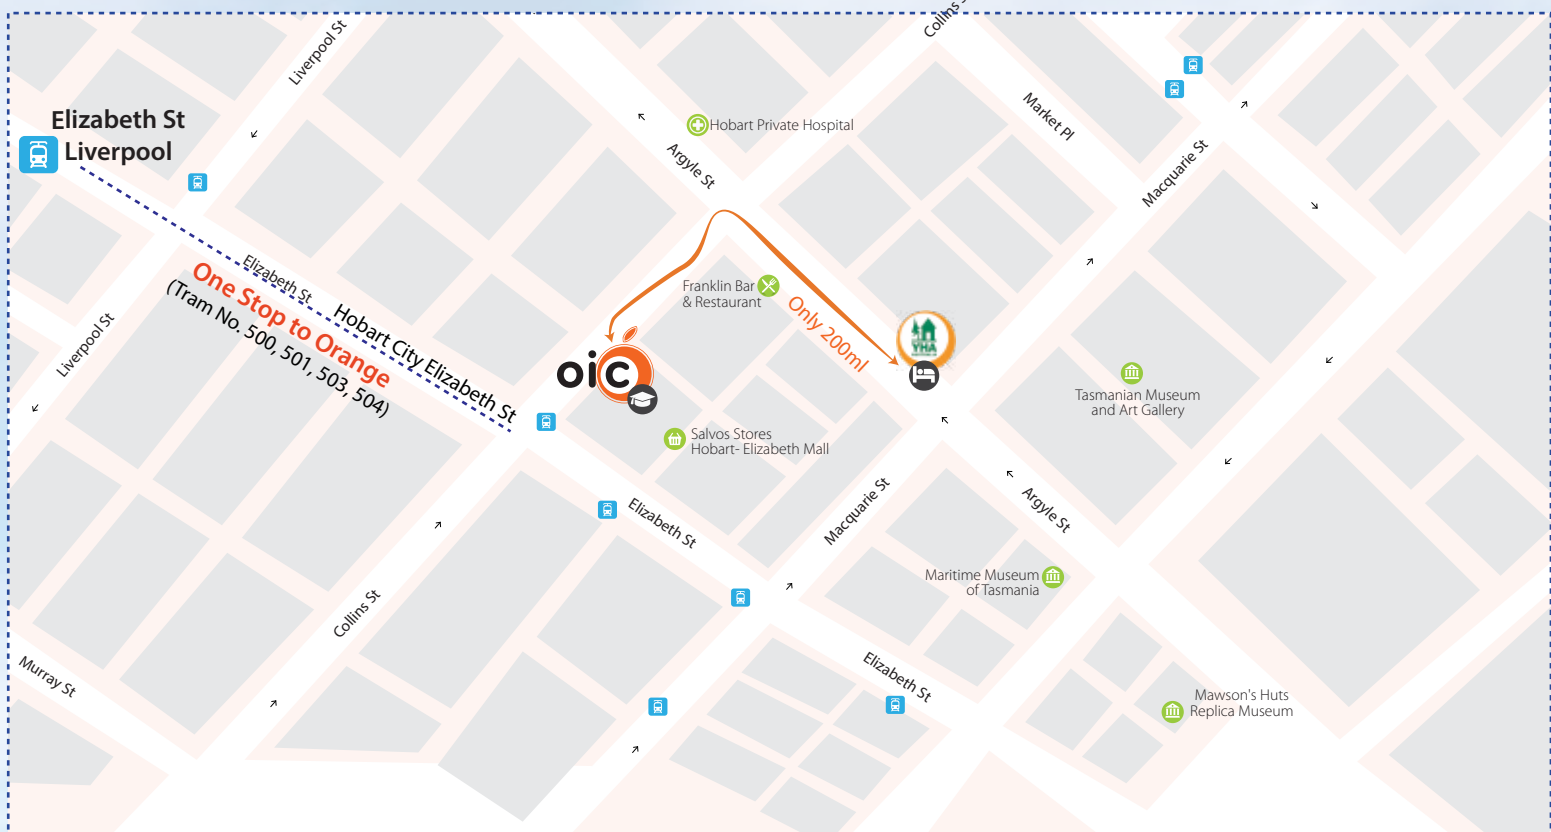

Activities for Students